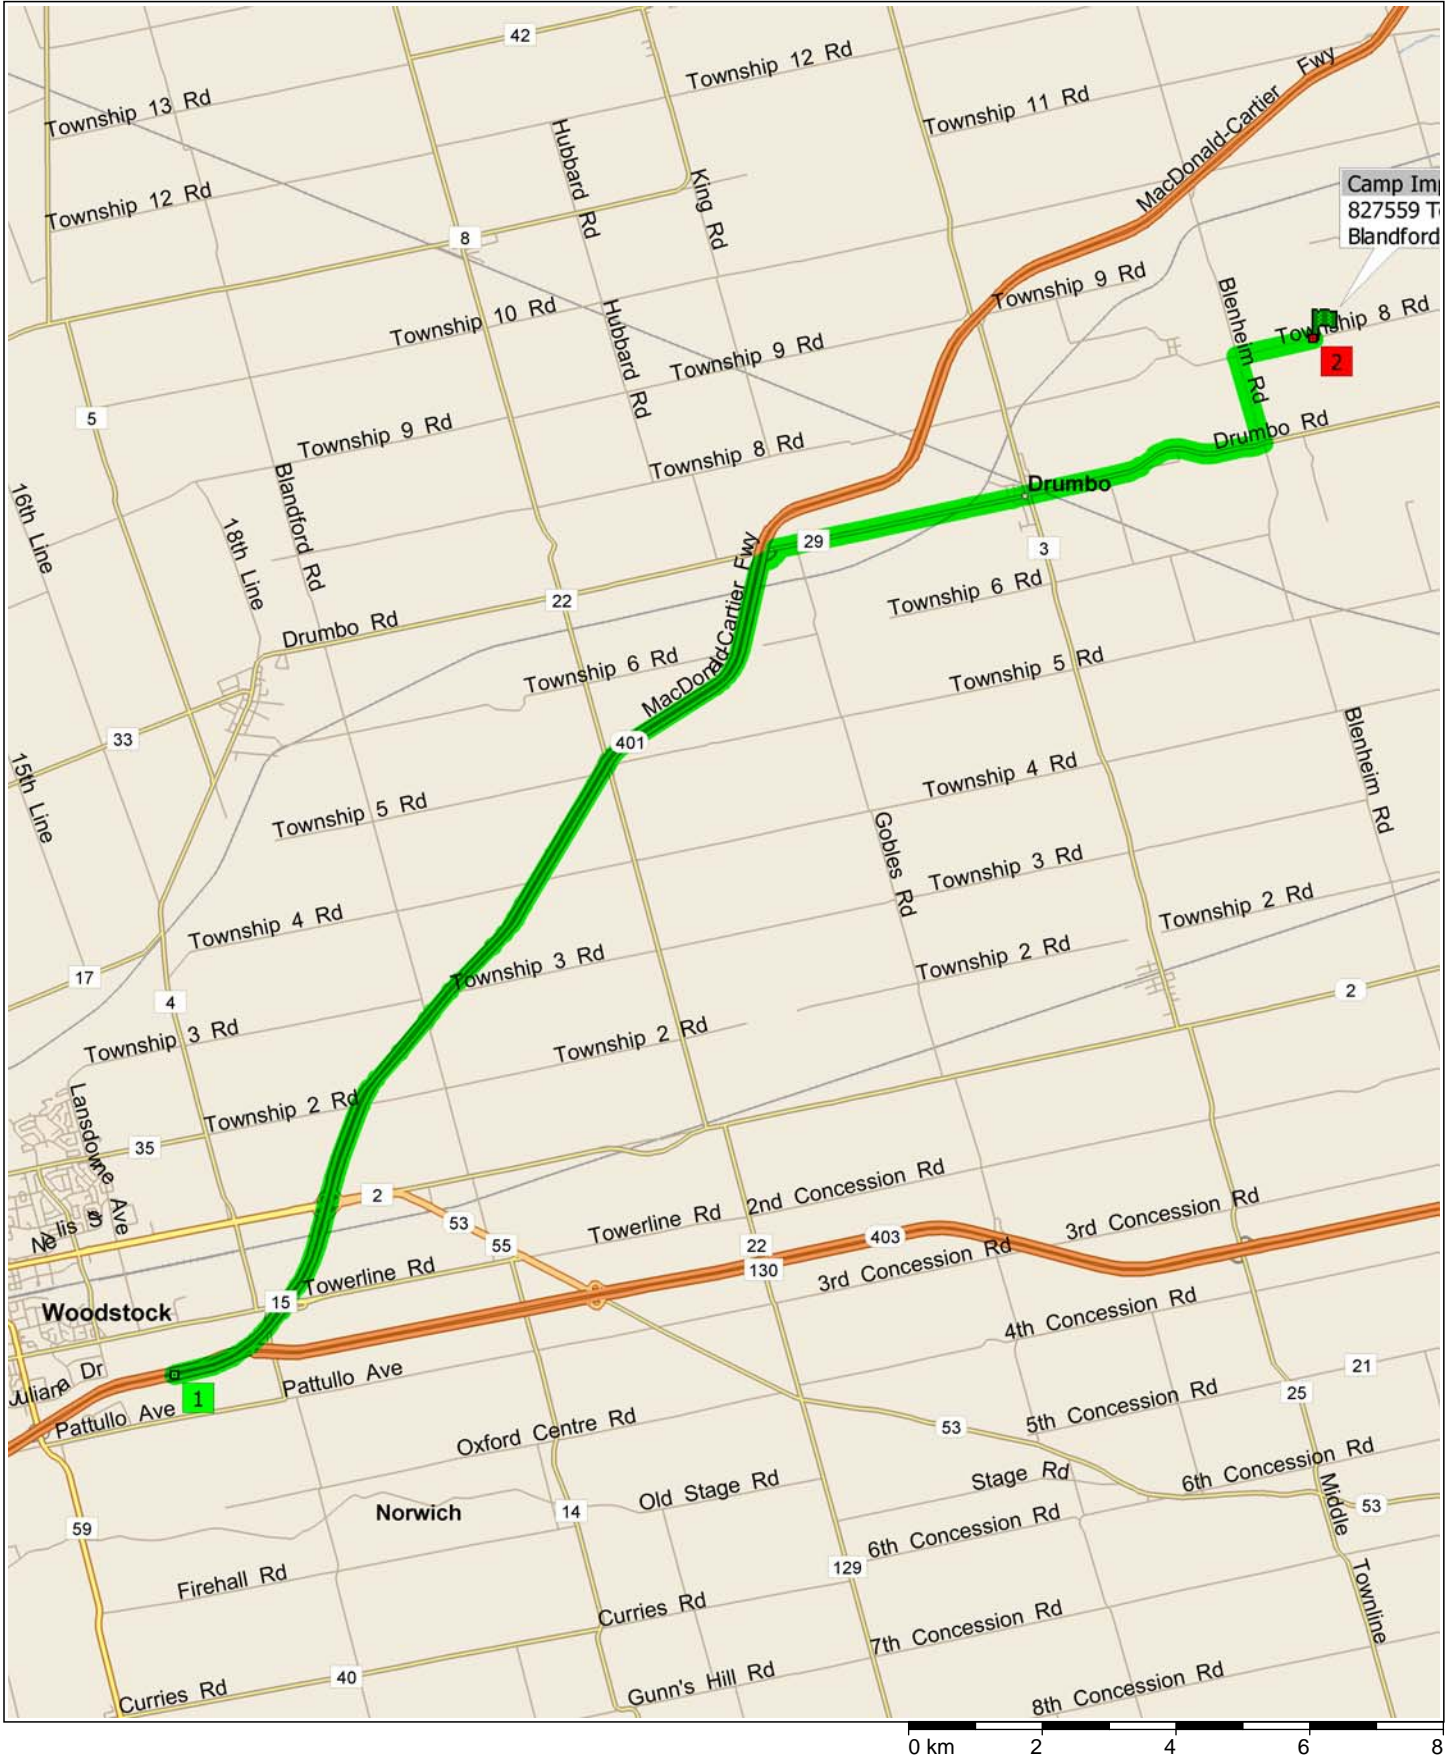

# Woodstock to Camp Impeesa

26.2 kilometers; 19 minutes

9:00 AM	0.0 km	<b>1</b> Depart 235 on HWY-401 [MacDonald-Cartier Fwy] (East) for 15.6 km towards HWY-401 / Toronto
9:09 AM	15.6 km	At exit 250, keep RIGHT onto Ramp for 0.5 km towards Drumbo Rd. / Innerkip / Drumbo
9:10 AM	16.1 km	Turn RIGHT (East) onto CR-29 [Drumbo Rd] for 3.6 km
9:13 AM	19.7 km	Keep STRAIGHT onto CR-29 [Oxford St W] for 0.3 km
9:13 AM	19.9 km	Keep STRAIGHT onto CR-29 [CR-3] for 20 m
9:13 AM	20.0 km	Bear LEFT (North-East) onto CR-29 [Oxford St E] for 1.2 km
9:14 AM	21.2 km	Keep STRAIGHT onto CR-29 [Drumbo Rd] for 2.5 km
9:16 AM	23.6 km	Turn LEFT (North) onto Blenheim Rd for 1.4 km
9:17 AM	25.0 km	Turn RIGHT (East) onto Township 8 Rd for 1.2 km
9:19 AM	26.2 km	<b>2</b> Arrive Camp Impeesa