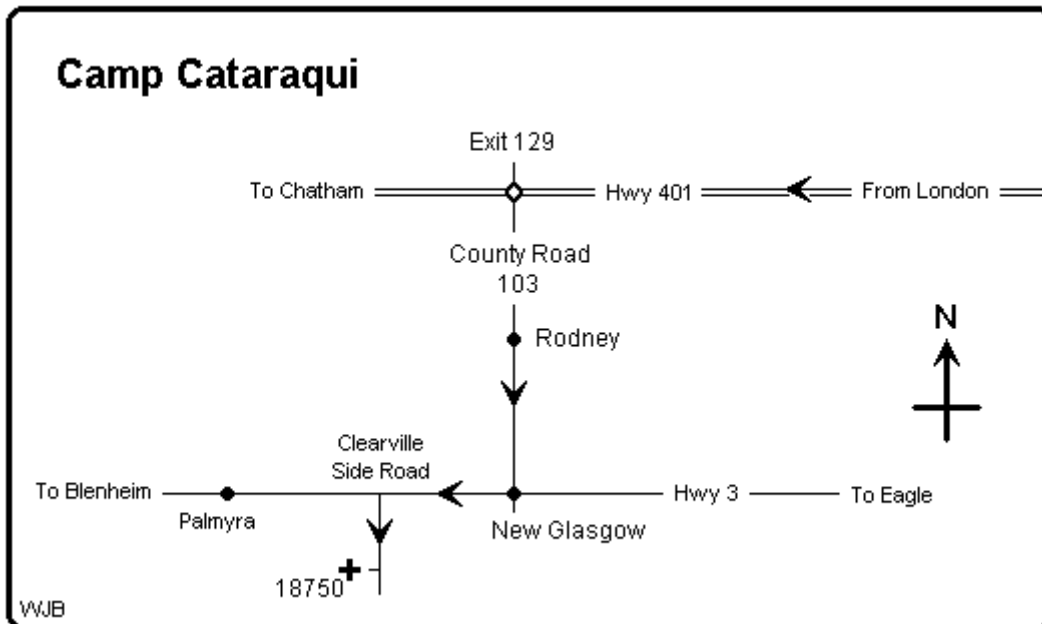

Directions to Camp Cataraqui Via Hwy 401

From London:

Exit #129 (Rodney)	
South (left) on Elgin Rd. 103	= 15 km
West (right) on Talbot Trail (#3)	= 9.5 km
South (left) on Clearville Rd. to camp	= 1 km

(Watch for signs to Clearville Park Camping)

Directions to Camp Cataraqui

You can also take Hwy 3 from Talbotville.

Address 18750 Clearville Rd, Chatham/Kent